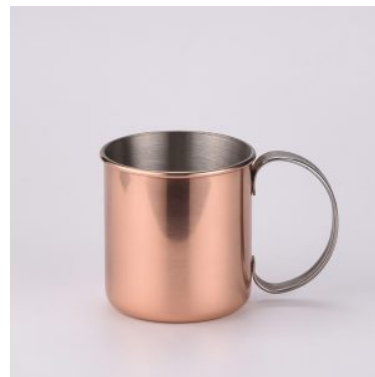

450ML TIN MUG CM0052

Item No.: CM0052-450
Capacity: 450ml
Item Size(MDxBDxH): 9x8.5x10.3cm
Item Weight: 100g
PCS/CTN: 25pcs
GW/NW: 3.5/2.5kgs
CTN Meas.: 70.5x70.5x3cm